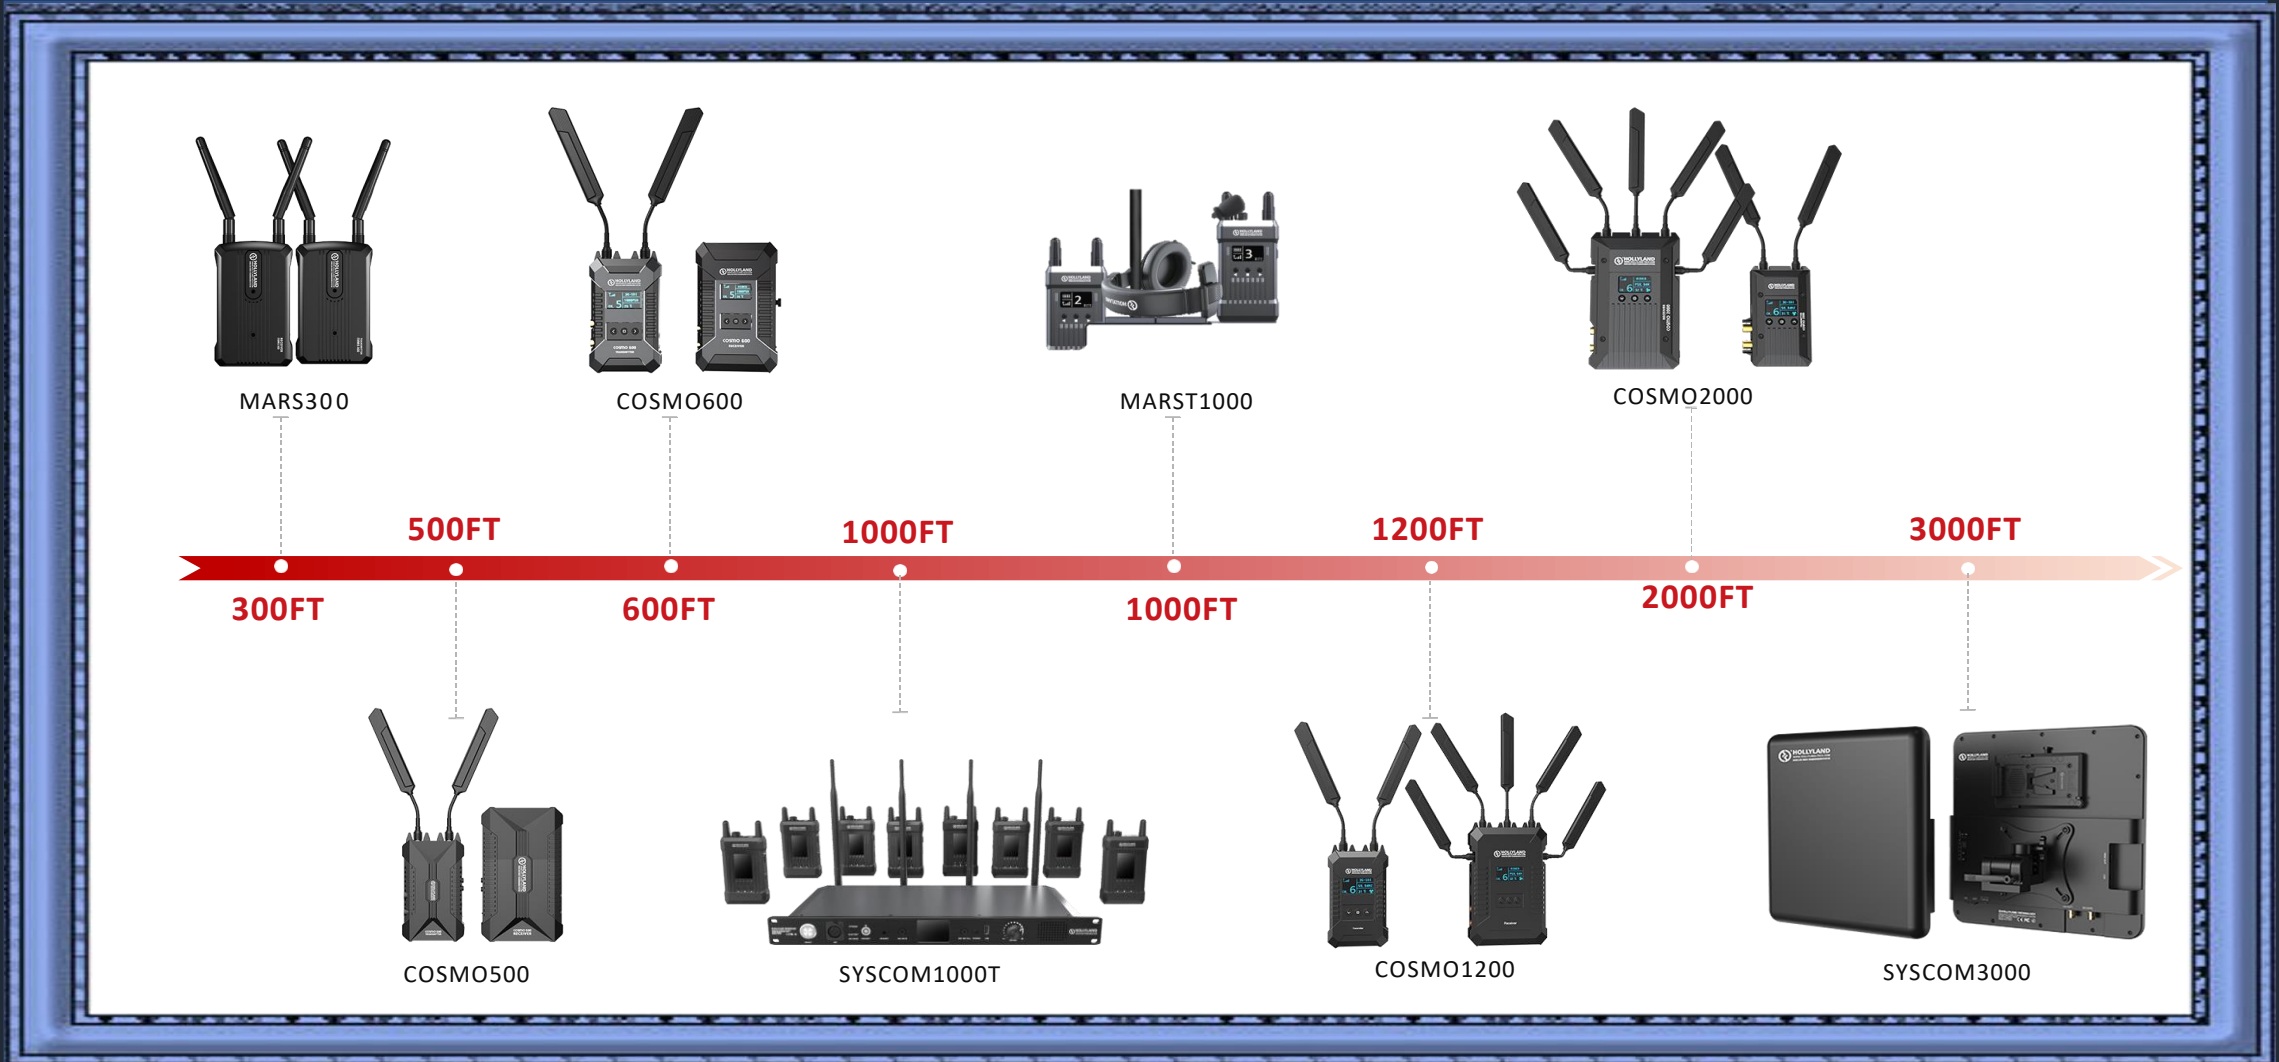

## Quick Glance @ Our Products

★ MARS300

300FT Dual HDMI Wireless HD Video Transmission System

**Features**

- 300ft+
- Point to Point
- No Stagnation, No Trailing, No Mosaic
- USB Firmware Upgrade
- WIFI Technology

## COSMO500

- 500ft
- The full HD 1080P60; 4:2:2
- No Compression, No Delay
- Dual SDI + HDMI
- Support Timecode & Trigger
- Point to Point & Multipoint
- Aes-128 encrypted transmission

## COSMO600

- 600ft
- 3G-SDI Level B
- Channel:0-4(USA)/0-9(Outside of USA)
- Point to Point & Broadcast Mode
- OLED Screen
- Anti-collision Design for SDI& Antenna Connectors

## COSMO1200

- 1200ft
- 3G-SDI Level B
- Channel:0-9
- Point to Point & Broadcast Mode
- Smart Cooling Fan
- Scan Channel
- Self-Diagnosis